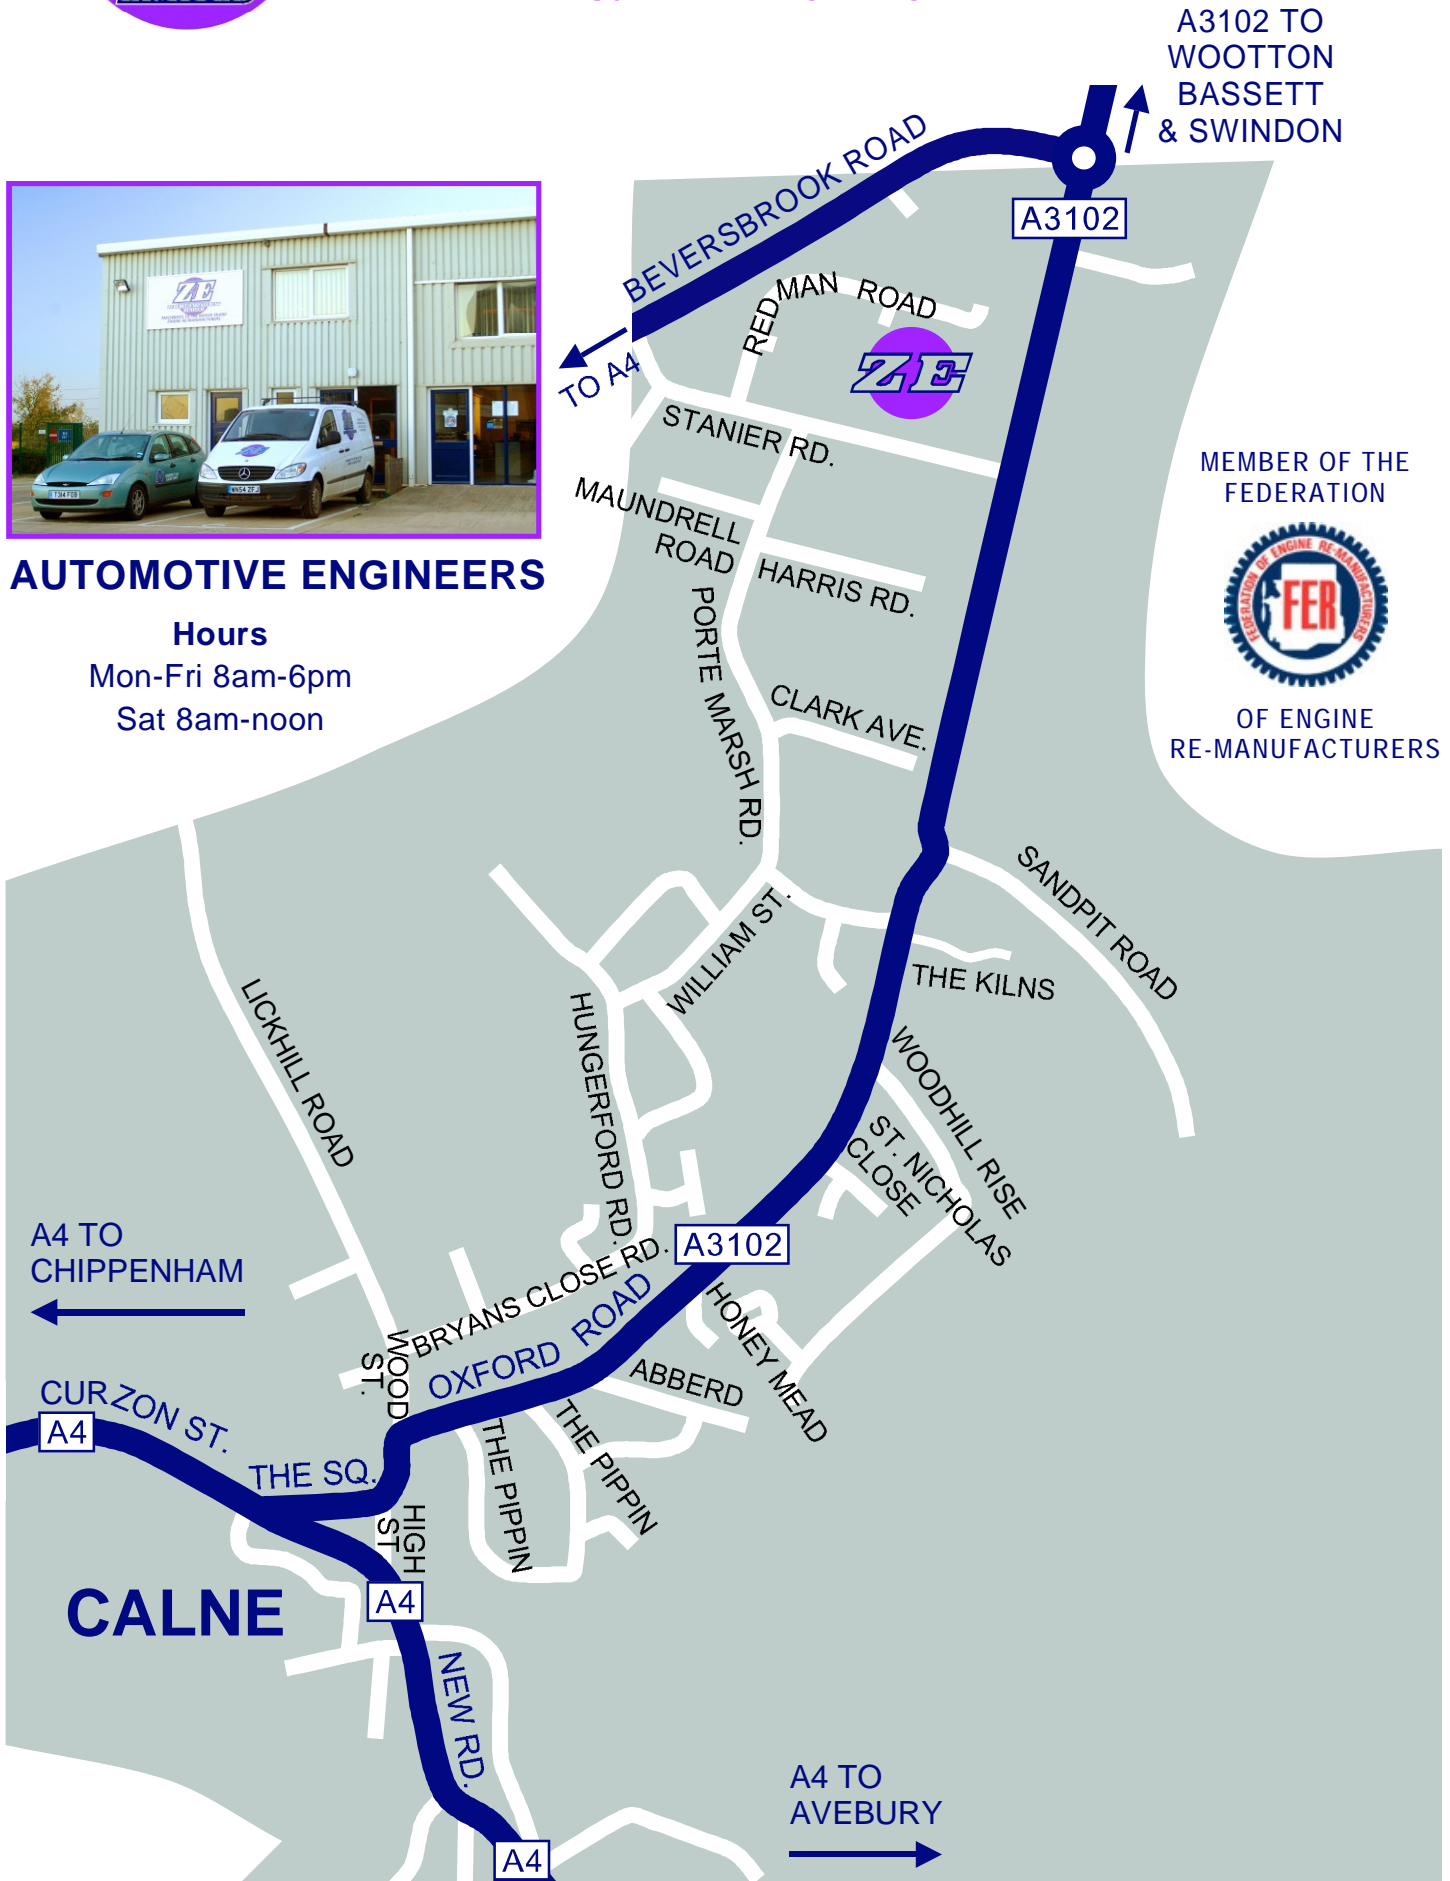

Zebedee Engineering Ltd
Unit 6, Redman Road, Calne
Wiltshire SN11 9PL

Tel: 01249 818817
Fax: 01249 817988
Email: sales@zebeng.co.uk

MAP & DIRECTIONS

AUTOMOTIVE ENGINEERS

Hours

Mon-Fri 8am-6pm
Sat 8am-noon

MEMBER OF THE
FEDERATION